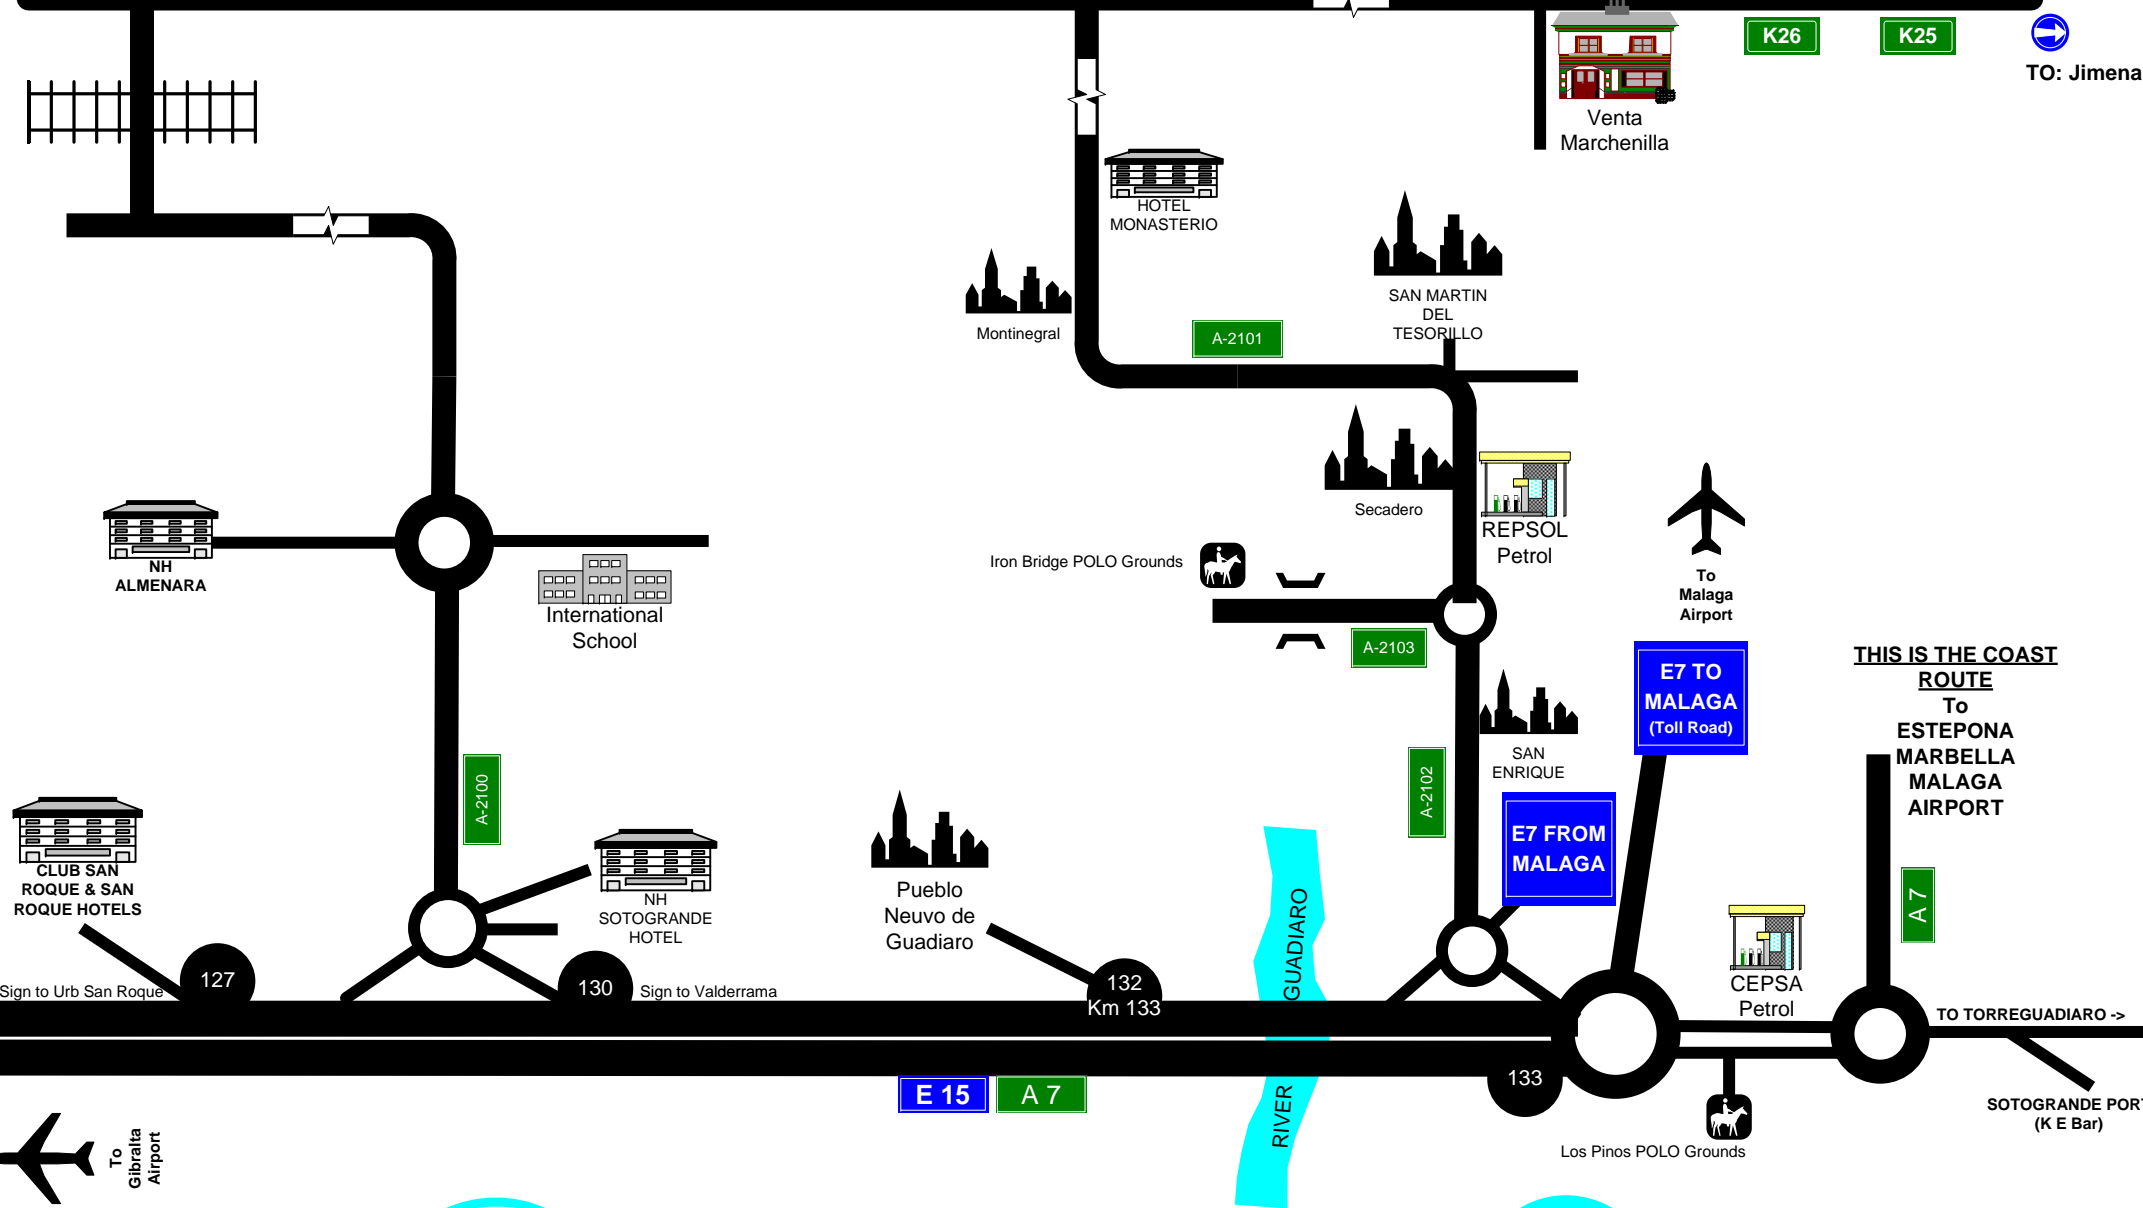

HOW TO FIND US

TO: San Roque/Cadiz

WE ARE HERE
POLO SCHOOL
Hacienda
Las Bidas

TO: Jimena

A 405

K26

K25

A-2101

A-2103

A-2102

A-2100

E7 TO MALAGA
(Toll Road)

E7 FROM MALAGA

E 15

A 7

A 7

TO: San Roque/Cadiz

WE ARE HERE
POLO SCHOOL
Hacienda
Las Bidas

TO: Jimena

NH ALMENARA

International School

CLUB SAN ROQUE & SAN ROQUE HOTELS

NH SOTOGRANDE HOTEL

Pueblo Neuvo de Guadiaro

Iron Bridge POLO Grounds

REPSOL Petrol

SAN ENRIQUE

CEPSA Petrol

HOTEL MONASTERIO

SAN MARTIN DEL TESORILLO

Secadero

To Malaga Airport

THIS IS THE COAST ROUTE
To ESTEPONA
MARBELLA
MALAGA AIRPORT

TO TORREGUADIARO ->

SOTOGRANDE PORT (K E Bar)

Los Pinos POLO Grounds

132 Km 133

130 Sign to Valderrama

127 Sign to Urb San Roque

SEA (BEACHES)

GUADIAIRO RIVER

To Gibraltar Airport